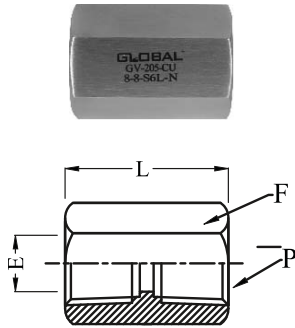

Hex Coupling

Model No. GV-205-CU

6000 PSI (3K & 6K)

Model No. NPT Size	P Female	L	E	F (A/F)
GV-205-CU-2N	1/8" NPT	26.0	7.5	16.0
GV-205-CU-4N	1/4" NPT	35.0	10.5	22.0
GV-205-CU-6N	3/8" NPT	35.0	14.0	25.0
GV-205-CU-8N	1/2" NPT	46.0	16.5	28.0
GV-205-CU-12N	3/4" NPT	48.0	22.0	36.0
GV-205-CU-16N	1" NPT	62.0	28.0	41.0
GV-205-CU-20N	1-1/4" NPT	62.0	16.5	55.0
GV-205-CU-24N	1-1/2" NPT	65.0	22.0	65.0
GV-205-CU-32N	2" NPT	65.0	28.0	76.0

*End Connections other thread on Request.

10000 PSI (10K)

Model No. NPT Size	P Female	L	E	F (A/F)
GV-205-CU-2N-10K	1/8" NPT	28.0	7.5	19.0
GV-205-CU-4N-10K	1/4" NPT	38.0	10.5	25.0
GV-205-CU-6N-10K	3/8" NPT	38.0	14.0	28.0
GV-205-CU-8N-10K	1/2" NPT	48.0	16.5	32.0
GV-205-CU-12N-10K	3/4" NPT	50.0	22.0	41.0
GV-205-CU-16N-10K	1" NPT	65.0	28.0	45.0
GV-205-CU-20N-10K	1-1/4" NPT	65.0	16.5	63.0
GV-205-CU-24N-10K	1-1/2" NPT	75.0	22.0	70.0
GV-205-CU-32N-10K	2" NPT	75.0	28.0	80.0

*End Connections other thread on Request.

Adaptor

Model No. GV-206-A

6000 PSI (3K & 6K)

Model No.	P Female NPT Size	P1 Male NPT Size	L	E	F (A/F)
GV-206-A-2N	1/8" NPT	1/8" NPT	25.0	4.8	16.0
GV-206-A-4N	1/4" NPT	1/4" NPT	34.0	7.0	19.0
GV-206-A-6N	3/8" NPT	3/8" NPT	34.0	9.5	22.0
GV-206-A-8N	1/2" NPT	1/2" NPT	42.0	10.0	27.0
GV-206-A-12N	3/4" NPT	3/4" NPT	44.0	15.0	36.0
GV-206-A-16N	1" NPT	1" NPT	57.0	19.0	41.0
GV-206-A-20N	1-1/4" NPT	1-1/4" NPT	65.0	22.0	55.0
GV-206-A-24N	1-1/2" NPT	1-1/2" NPT	65.0	28.0	65.0
GV-206-A-32N	2" NPT	2" NPT	65.0	38.0	80.0