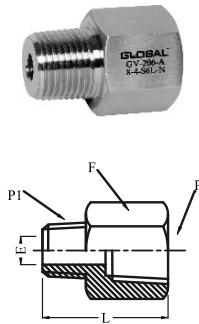

Hex Coupling

Model No. GV-205-CU

6000 PSI (3K & 6K)

Model No. NPT Size	P Female	L	E	F (A/F)
GV-205-CU-2N	1/8" NPT	26.0	7.5	16.0
GV-205-CU-4N	1/4" NPT	35.0	10.5	22.0
GV-205-CU-6N	3/8" NPT	35.0	14.0	25.0
GV-205-CU-8N	1/2" NPT	46.0	16.5	28.0
GV-205-CU-12N	3/4" NPT	48.0	22.0	36.0
GV-205-CU-16N	1" NPT	62.0	28.0	41.0
GV-205-CU-20N	1-1/4" NPT	62.0	16.5	55.0
GV-205-CU-24N	1-1/2" NPT	65.0	22.0	65.0
GV-205-CU-32N	2" NPT	65.0	28.0	76.0

*End Connections other thread on Request.

10000 PSI (10K)

Model No. NPT Size	P Female	L	E	F (A/F)
GV-205-CU-2N-10K	1/8" NPT	28.0	7.5	19.0
GV-205-CU-4N-10K	1/4" NPT	38.0	10.5	25.0
GV-205-CU-6N-10K	3/8" NPT	38.0	14.0	28.0
GV-205-CU-8N-10K	1/2" NPT	48.0	16.5	32.0
GV-205-CU-12N-10K	3/4" NPT	50.0	22.0	41.0
GV-205-CU-16N-10K	1" NPT	65.0	28.0	45.0
GV-205-CU-20N-10K	1-1/4" NPT	65.0	16.5	63.0
GV-205-CU-24N-10K	1-1/2" NPT	75.0	22.0	70.0
GV-205-CU-32N-10K	2" NPT	75.0	28.0	80.0

*End Connections other thread on Request.

Adaptor

Model No. GV-206-A

6000 PSI (3K & 6K)

Model No.	P Female NPT Size	P1 Male NPT Size	L	E	F (A/F)
GV-206-A-2N	1/8" NPT	1/8" NPT	25.0	4.8	16.0
GV-206-A-4N	1/4" NPT	1/4" NPT	34.0	7.0	19.0
GV-206-A-6N	3/8" NPT	3/8" NPT	34.0	9.5	22.0
GV-206-A-8N	1/2" NPT	1/2" NPT	42.0	10.0	27.0
GV-206-A-12N	3/4" NPT	3/4" NPT	44.0	15.0	36.0
GV-206-A-16N	1" NPT	1" NPT	57.0	19.0	41.0
GV-206-A-20N	1-1/4" NPT	1-1/4" NPT	65.0	22.0	55.0
GV-206-A-24N	1-1/2" NPT	1-1/2" NPT	65.0	28.0	65.0
GV-206-A-32N	2" NPT	2" NPT	65.0	38.0	80.0