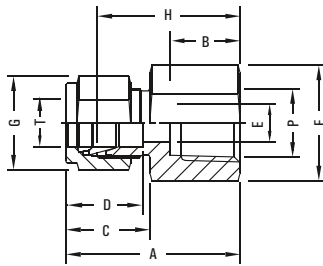

Female Connector

Model No. GV-5-FC

INCH OD Tubes x Female NPT Threads

Model No.	T Tube OD	P NPT Female	A	B	C	D	E min.	F A/F	G A/F	H
GV-5-FC-1-1N	1/16	1/16	23.6	9.9	11.0	8.6	1.3	11	8	19.8
GV-5-FC-1-2N	1/16	1/8	24.4	10.4	11.0	8.6	1.3	14	8	20.6
GV-5-FC-2-2N	1/8	1/8	28.7	10.4	15.3	12.7	2.4	14	11	22.1
GV-5-FC-2-4N	1/8	1/4	33.6	15.0	15.3	12.7	2.4	19	11	26.9
GV-5-FC-4-2N	1/4	1/8	31.2	9.9	17.8	15.3	4.8	14	14	23.9
GV-5-FC-4-4N	1/4	1/4	35.8	15.0	17.8	15.3	4.8	19	14	28.5
GV-5-FC-4-6N	1/4	3/8	37.6	15.0	17.8	15.3	4.8	22	14	30.2
GV-5-FC-4-8N	1/4	1/2	42.4	19.8	17.8	15.3	4.8	25	14	35.0
GV-5-FC-5-2N	5/16	1/8	32.0	10.4	18.5	16.3	6.3	14	16	24.6
GV-5-FC-5-4N	5/16	1/4	36.8	15.0	18.5	16.3	6.3	19	16	29.5
GV-5-FC-6-2N	3/8	1/8	32.8	10.4	19.3	16.8	7.1	16	17	25.4
GV-5-FC-6-4N	3/8	1/4	37.6	15.0	19.3	16.8	7.1	19	17	30.2
GV-5-FC-6-6N	3/8	3/8	39.1	15.0	19.3	16.8	7.1	22	17	31.8
GV-5-FC-6-8N	3/8	1/2	43.9	19.8	19.3	16.8	7.1	25	17	36.6
GV-5-FC-8-4N	1/2	1/4	40.4	15.0	21.8	22.9	10.4	20.5	22	30.2
GV-5-FC-8-6N	1/2	3/8	41.9	15.0	21.8	22.9	10.4	22	22	30.2
GV-5-FC-8-8N	1/2	1/2	46.7	19.8	21.8	22.9	10.4	25	22	36.6
GV-5-FC-8-12N	1/2	3/4	48.3	20.6	21.8	22.9	10.4	32	22	38.1
GV-5-FC-10-6N	5/8	3/8	41.9	15.0	21.8	24.4	12.7	22	25	31.8
GV-5-FC-10-8N	5/8	1/2	46.7	19.8	21.8	24.4	12.7	25	25	36.6
GV-5-FC-12-8N	3/4	1/2	46.7	19.8	21.8	24.4	15.8	28	28.5	36.6
GV-5-FC-12-12N	3/4	3/4	48.3	20.6	21.8	24.4	15.8	36	28.5	38.1
GV-5-FC-14-12N	7/8	3/4	49.8	20.6	21.8	25.9	18.3	36	32	39.6
GV-5-FC-16-12N	1	3/4	53.4	20.6	26.4	31.2	22.3	36	38	41.2
GV-5-FC-16-16N	1	1	62.3	25.4	26.4	31.2	22.3	41	38	50.0
GV-5-FC-20-20N	1 1/4	1 1/4	74.6	25.4	38.9	41.2	27.6	55	50	52.6
GV-5-FC-24-24N	1 1/2	1 1/2	83.3	27.6	45.2	50.0	34.0	60	60	56.2